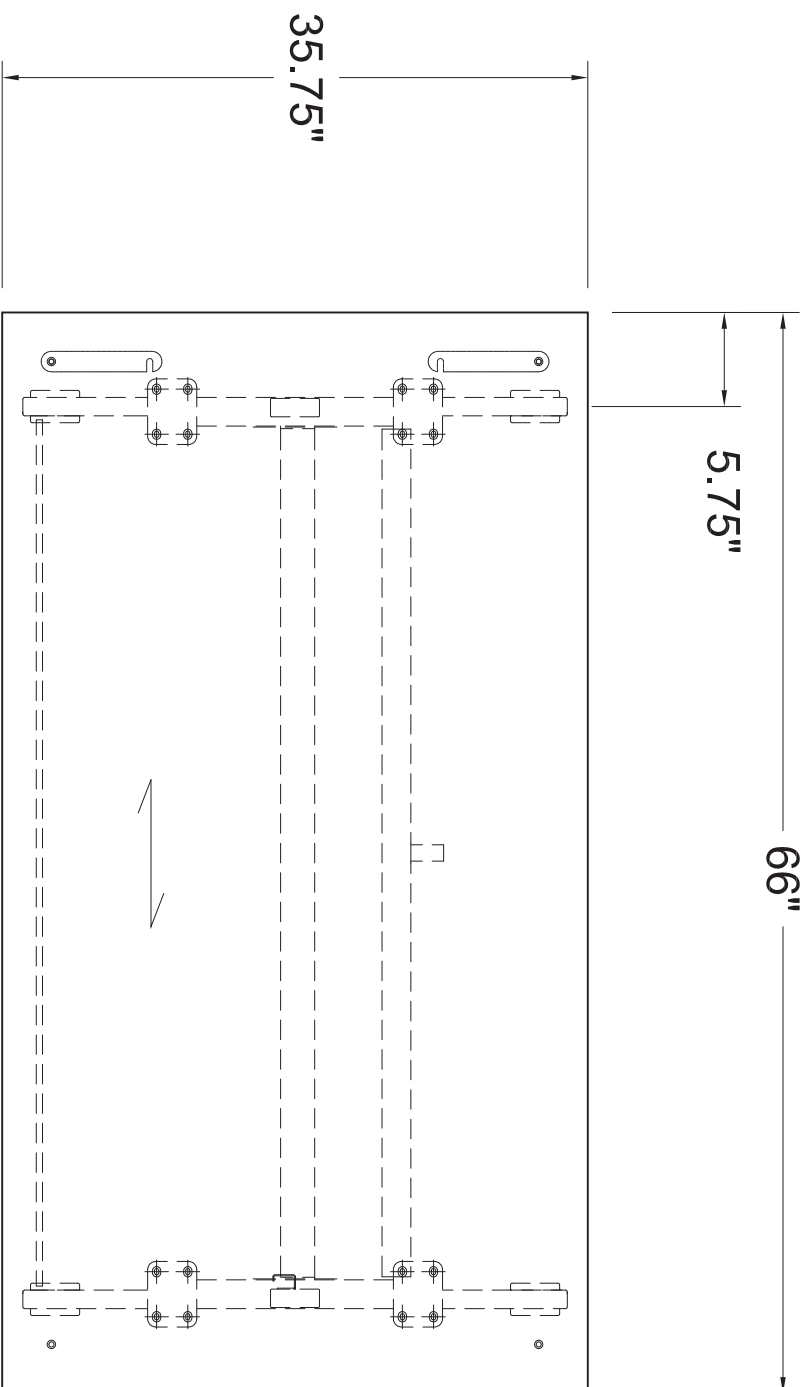

PLAN VIEW

66" x *36" METRONOME FLIP TOP TABLE

THIS DRAWING IS CONFIDENTIAL AND PROPRIETARY. NO PART OF THIS DRAWING MAY BE COPIED, DISCLOSED TO ANY THIRD PARTY OR USED FOR ANY PURPOSE WITHOUT THE EXPRESS WRITTEN AUTHORIZATION OF NIENKAMPER FURNITURE & ACCESSORIES

*DENOTES NOMINAL TABLE DEPTH